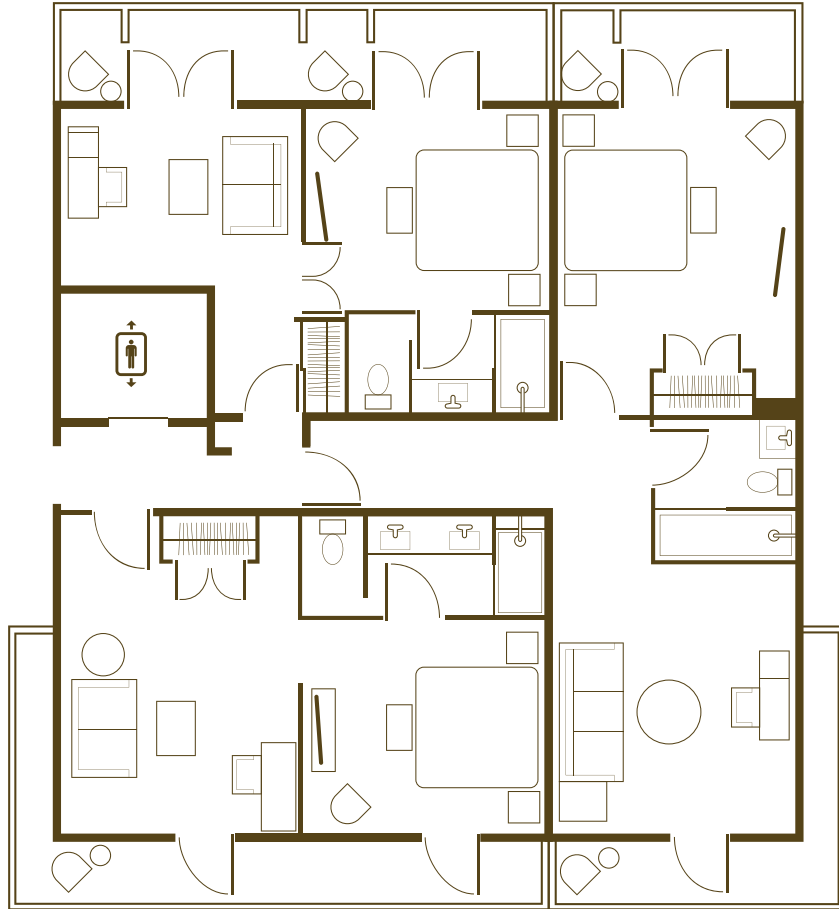

SKYLINE PENTHOUSE & TERRACE
Total indoor space: 710 sqft/66 sqm.
Total outdoor space: 1,000 sqft/93 sqm.

SUPERIOR DOUBLE BALCONY SUITES
1705 sqft/158 sqm