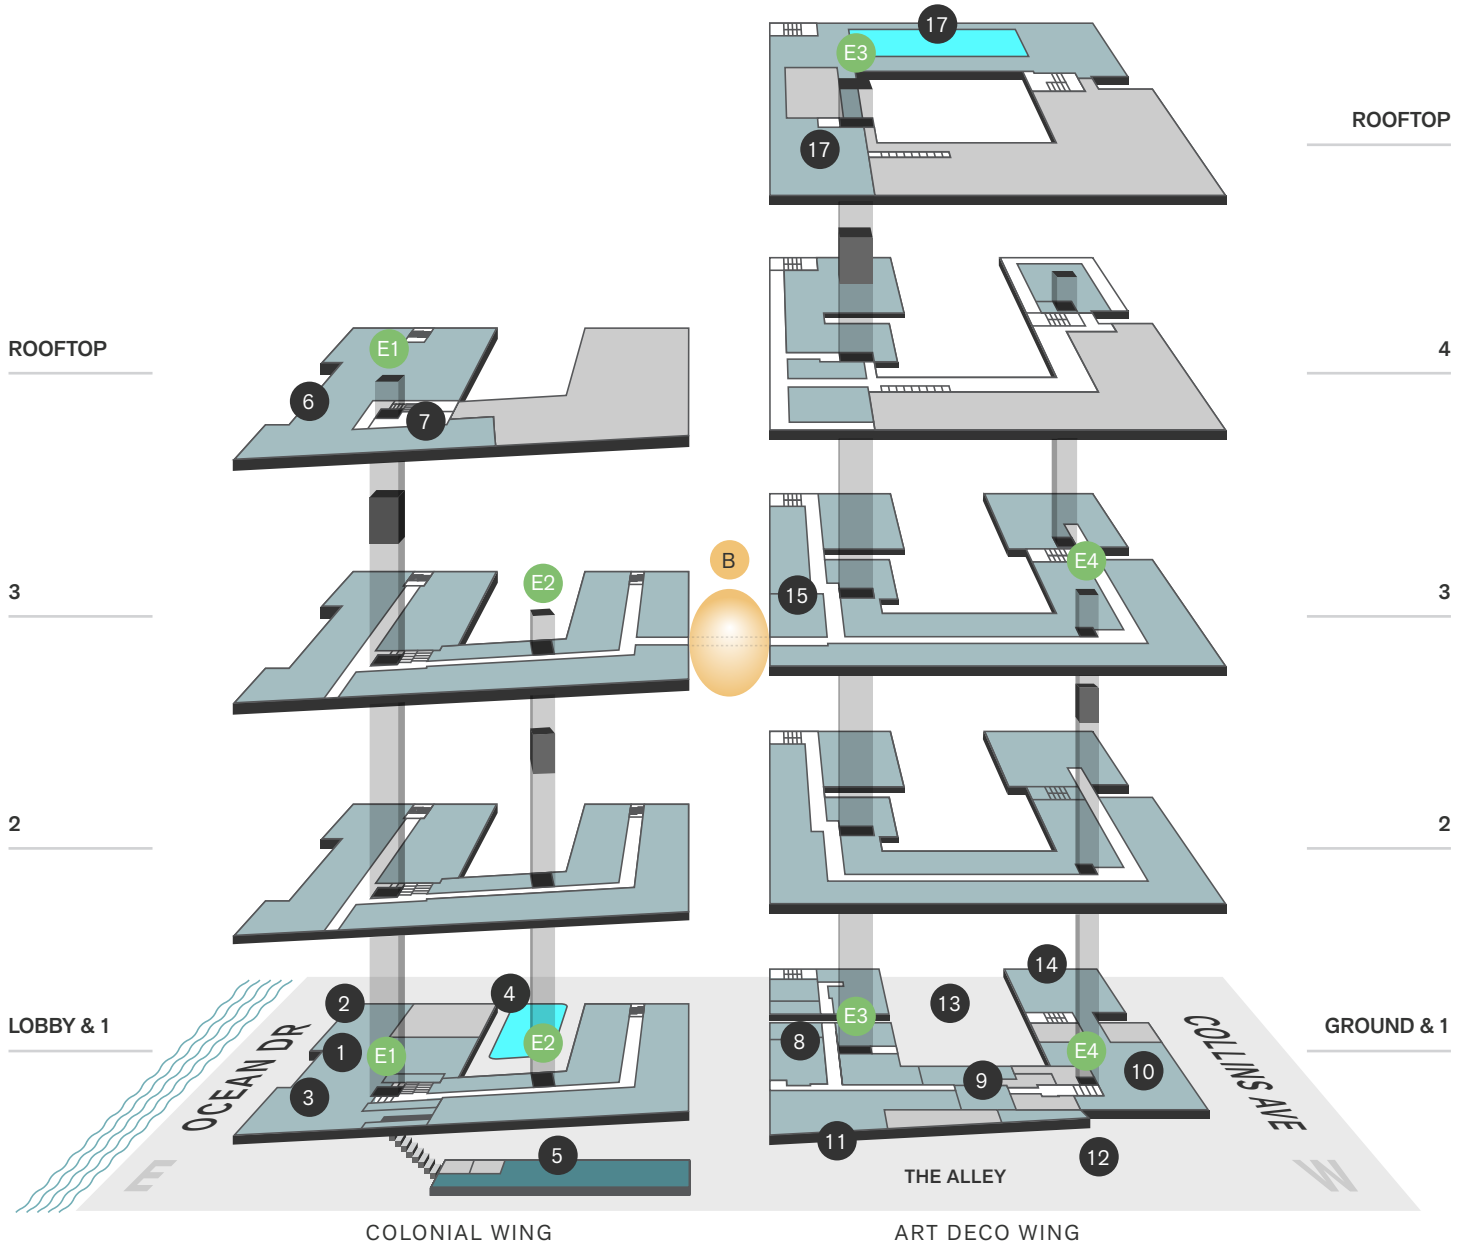

THE BETSY

SOUTH BEACH

13	Atrium	ART DECO
5	B Bar	COLONIAL
9	Board Room	ART DECO
10	Carlton Room & Café	ART DECO
8	Fitness Center	ART DECO
14	Gallery	ART DECO

15	Library	ART DECO
1	Lobby / Front Desk	COLONIAL
3	Lobby Bar	COLONIAL
2	LT Steak & Seafood	COLONIAL
6	Ocean Front Deck	COLONIAL
12	Poetry Rail	ART DECO

4	Pool Courtyard	COLONIAL
17	Pool Rooftop	ART DECO
11	The Alley - Pizzeria	ART DECO
16	Skyline Deck	ART DECO
7	Spa	COLONIAL

E Elevators B Bridge / The Orb

3RD FLOOR BRIDGE CONNECTS COLONIAL & ART DECO WINGS